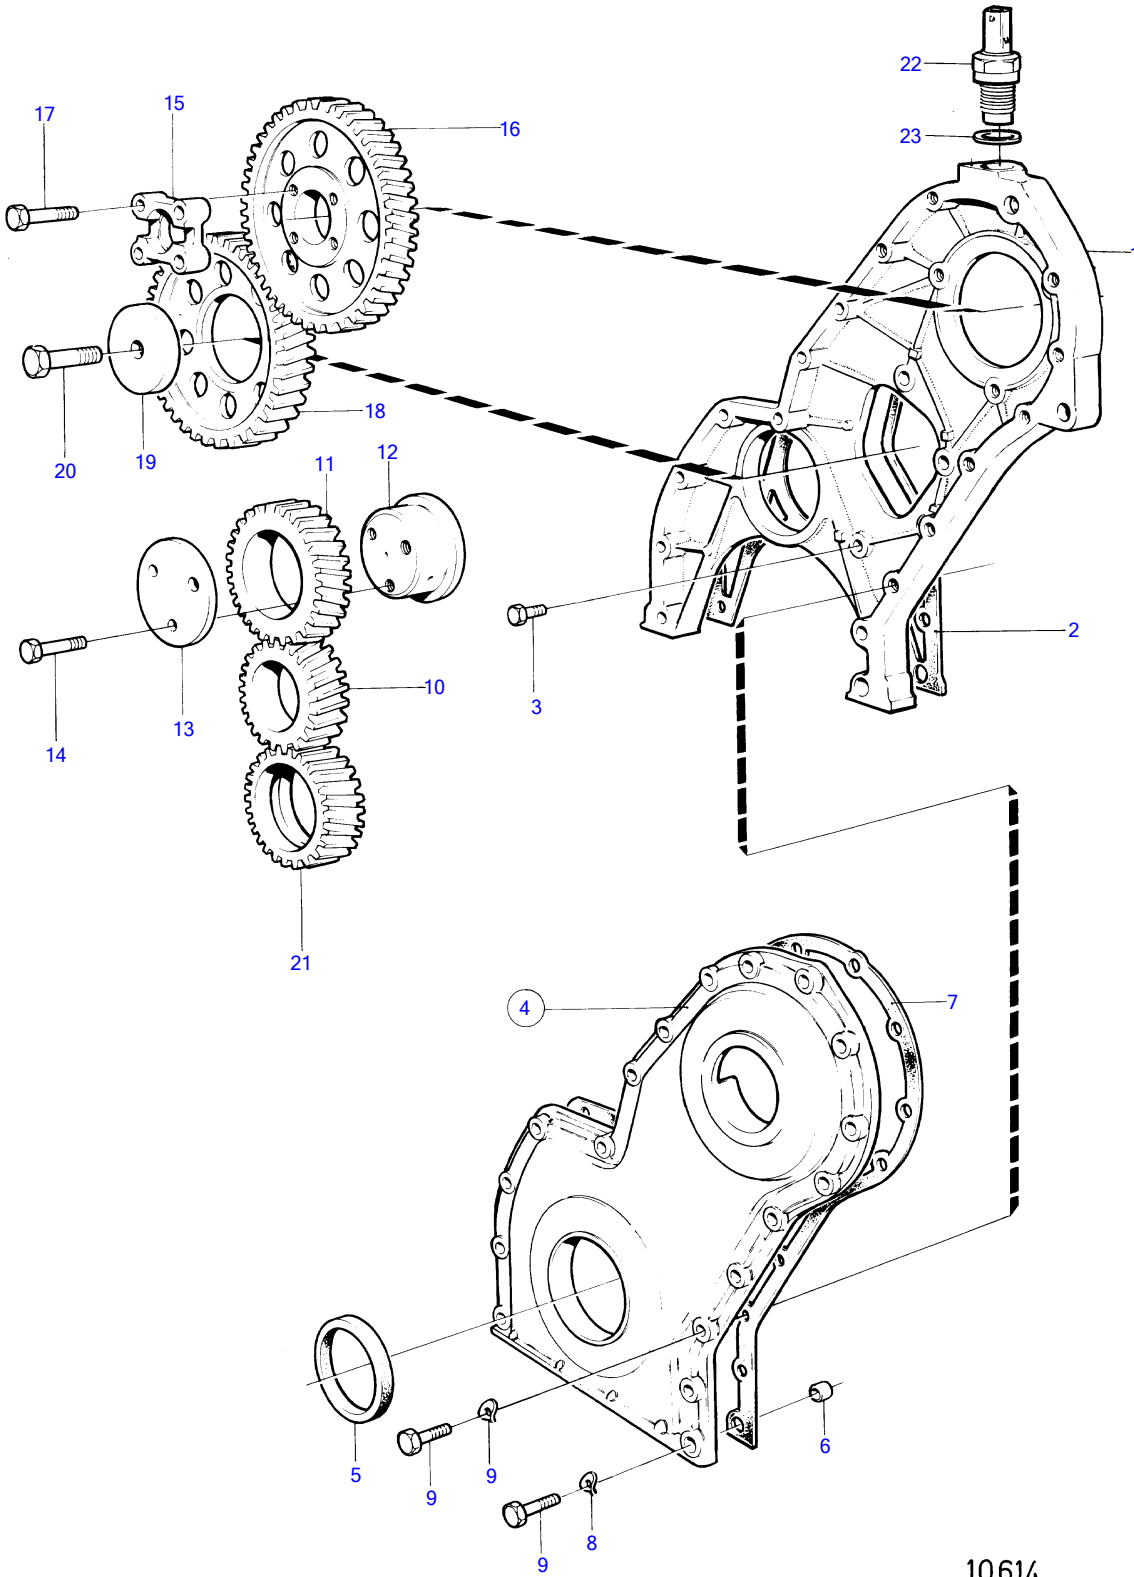

KAD42B, KAMD42B

10614

KAD42B, KAMD42B

REF	PART NO.	QTY	DESCRIPTION	NOTES
1	860664	1	Timing gear casing	
2	859039	1	Gasket	
3	946173	3	Flange screw	L=20mm
	946671	1	Flange screw	L=30mm
4	843086	1	Cover	Replaced by 842991
5	1542318	1	• Sealing ring	
6	415311	2	• Guide sleeve	
7	859038	1	Gasket	
8	941907	2	Spring washer	
9	946470	5	Flange screw	L=35mm
	947760	1	Flange screw	L=40mm
	948217	1	Flange screw	L=45mm
	965180	1	Flange screw	L=60mm
	965180	6	Flange screw	L=70mm
	965182	3	Flange screw	L=80mm
	965189	1	Flange screw	L=85mm
10	1542305	1	Gear, crankshaft	
11	1542061	1	Gear	
12	838997	1	Bearing spindle	
13	1542065	1	Thrust washer	
14	965180	3	Flange screw	
15	829523	1	Companion flange	
16	838657	1	Gear, fuel inj. pump	
17	955298	4	Hexagon screw	
18	1542034	1	Gear, camshaft	
19	1542223	1	Washer	
20	965193	1	Flange screw	
21	1542215	1	Oil pump wheel, oil pump	
22	862251	1	Tachometer sensor	For revolution relay.
23	957181	1	Gasket	

7746630-21-526B

10614

Upd:2012-01-30

KAD42B, KAMD42B, TAMD42B

VOLVO
PENTA